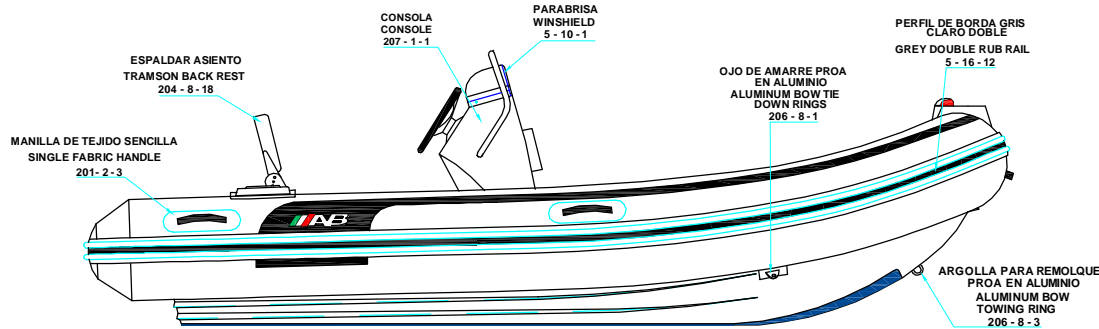

REV. 2

ALUMINA 14 ALX

520 - 2 - 4

PLANT VIEW
VISTA SUPERIOR

AFT VIEW
VISTA TRASERA

LONGITUDINAL PROFILE
VISTA LATERAL

FORE VIEW
VISTA FRONTAL

NOTA: FAVOR INDICAR COLOR DEL BOTE AL ORDENAR / **NOTE:** MUST INDICATE BOAT COLOR WHEN ORDERING