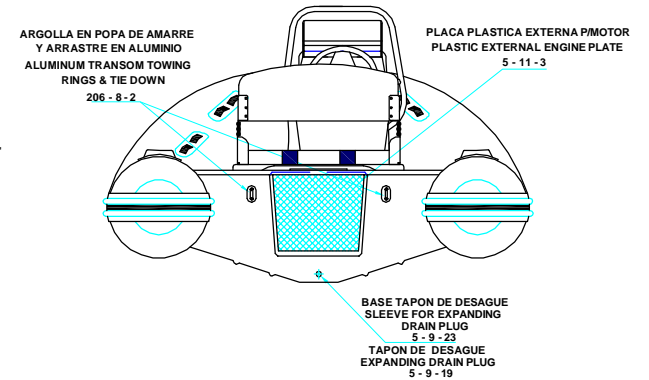

REV. 2

ALUMINA 14 ALX

520 - 2 - 4

PLANT VIEW
VISTA SUPERIOR

AFT VIEW
VISTA TRASERA

LONGITUDINAL PROFILE
VISTA LATERAL

FORE VIEW
VISTA FRONTAL

NOTA: FAVOR INDICAR COLOR DEL BOTE AL ORDENAR / **NOTE:** MUST INDICATE BOAT COLOR WHEN ORDERING