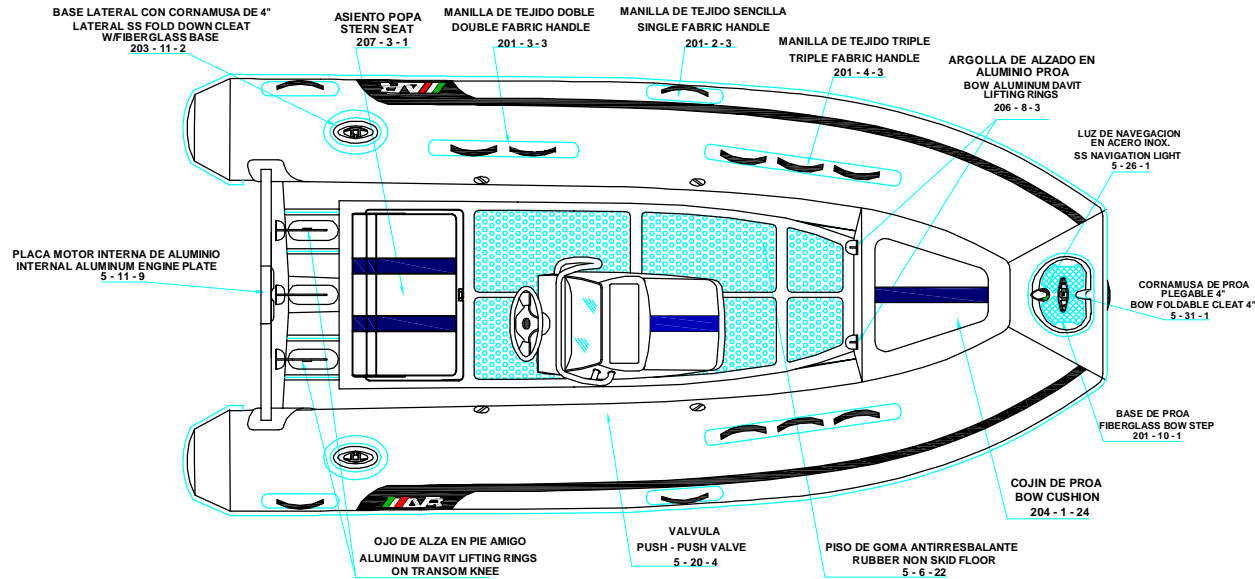

REV. 2

ALUMINA 14 ALX

520 - 2 - 4

PLANT VIEW
VISTA SUPERIOR

AFT VIEW
VISTA TRASERA

LONGITUDINAL PROFILE
VISTA LATERAL

FORE VIEW
VISTA FRONTAL

NOTA: FAVOR INDICAR COLOR DEL BOTE AL ORDENAR / **NOTE:** MUST INDICATE BOAT COLOR WHEN ORDERING