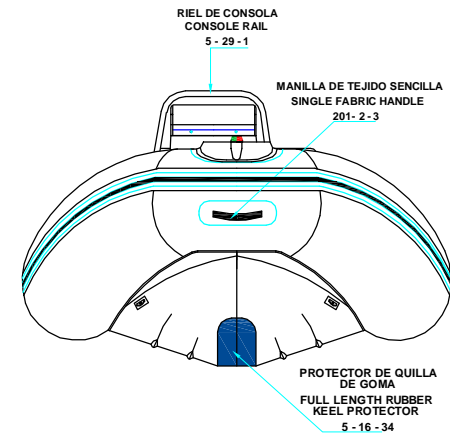

REV. 2

ALUMINA 14 ALX

520 - 2 - 4

PLANT VIEW
VISTA SUPERIOR

AFT VIEW
VISTA TRASERA

LONGITUDINAL PROFILE
VISTA LATERAL

FORE VIEW
VISTA FRONTAL

NOTA: FAVOR INDICAR COLOR DEL BOTE AL ORDENAR / **NOTE:** MUST INDICATE BOAT COLOR WHEN ORDERING